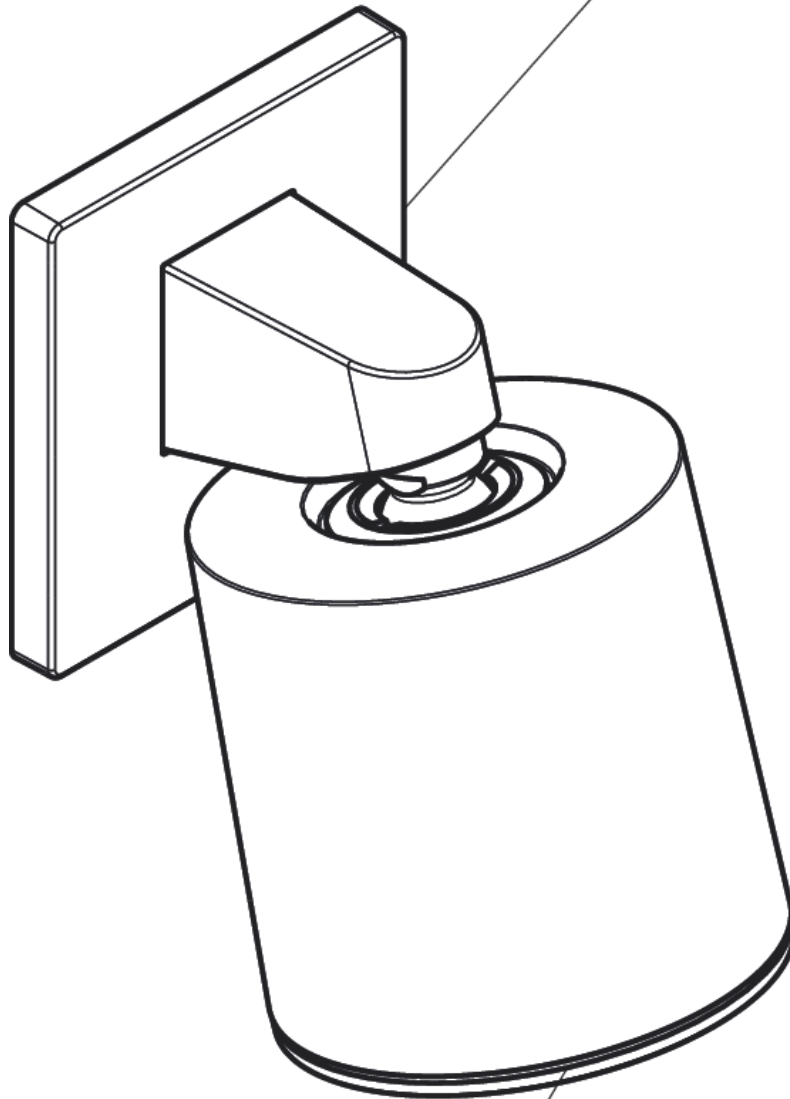

Pulsify

Wall connector for overhead shower 105

Surfaces: **Matt Black** Article Number: **24139670**

Description

product features

- material: plastic
- connection type: G ½

Design awards

reddot winner 2021

Product image

Scale drawing

Pulsify
Wall connector for overhead shower 105
 Surfaces: **Matt Black** Article Number: **24139670**

Installation examples

Pulsify 105
 24139XXX

Pulsify 105 1jet
 24130XXX