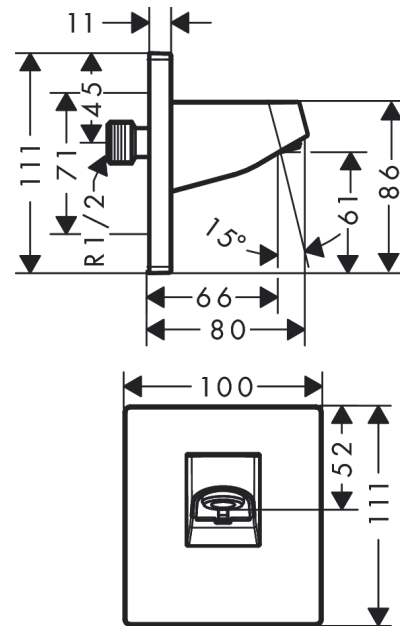

Pulsify

Wall connector for overhead shower 105

Surfaces: **Matt Black** Article Number: **24139670**

Description

product features

- material: plastic
- connection type: G ½

Design awards

reddot winner 2021

Product image

Scale drawing

Pulsify
Wall connector for overhead shower 105
 Surfaces: **Matt Black** Article Number: **24139670**

Installation examples

Pulsify 105
 24139XXX

Pulsify 105 1jet
 24130XXX